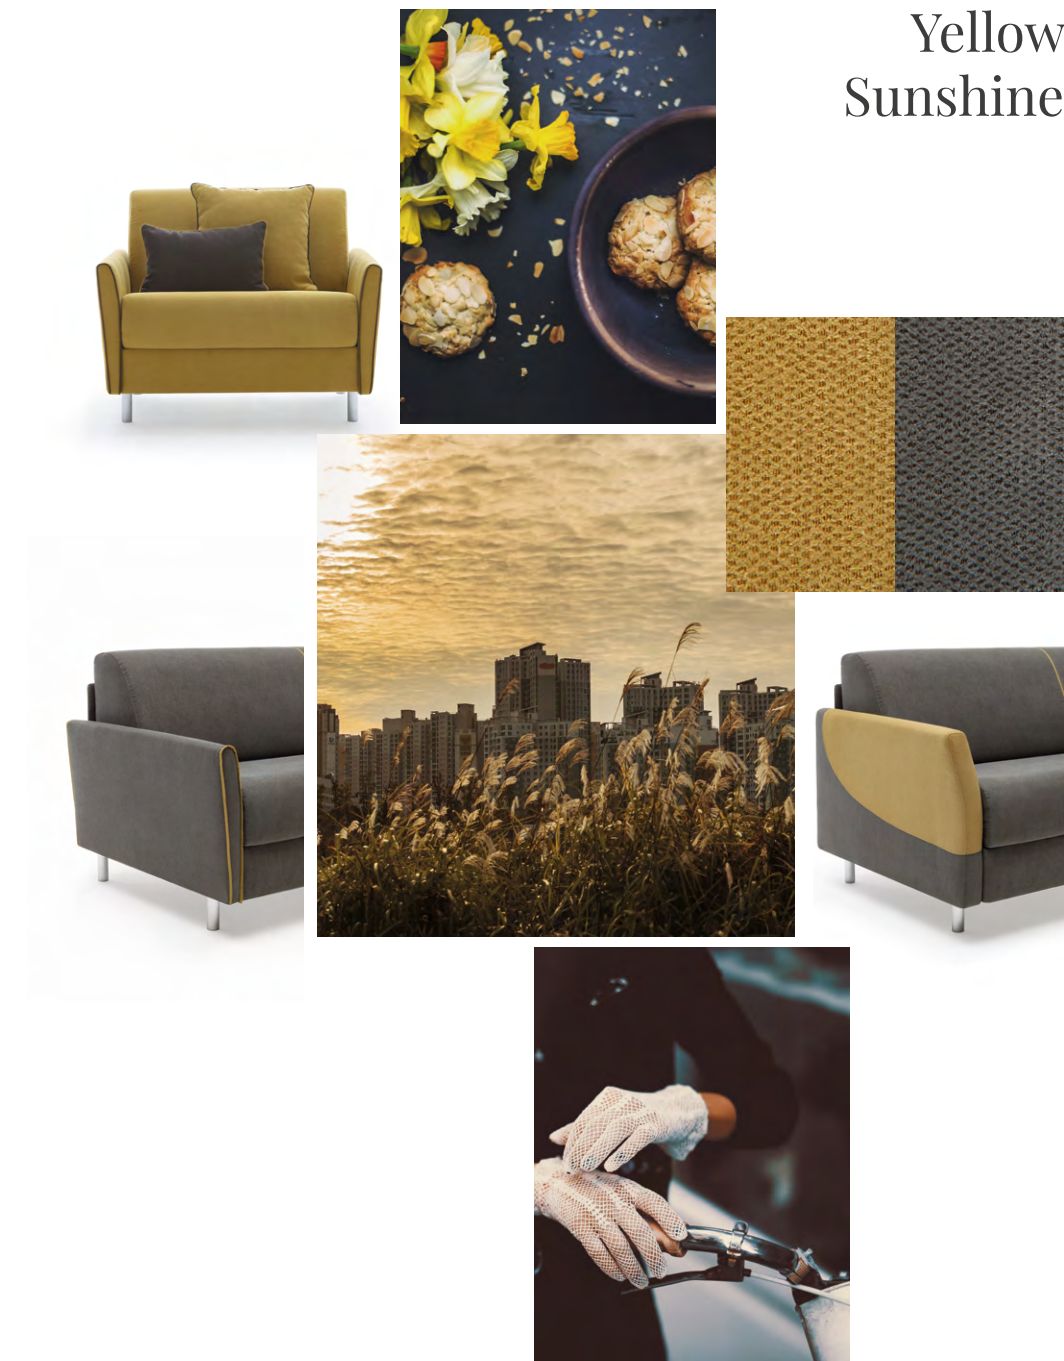

/5

/Relaxtime

Tahiti

Linea materasso 14 e piedini alti
Mattresses 14 and high feet line

Personalizza il bracciolo in base al tuo stile
Customize the armrest with your style

Yellow
Sunshine